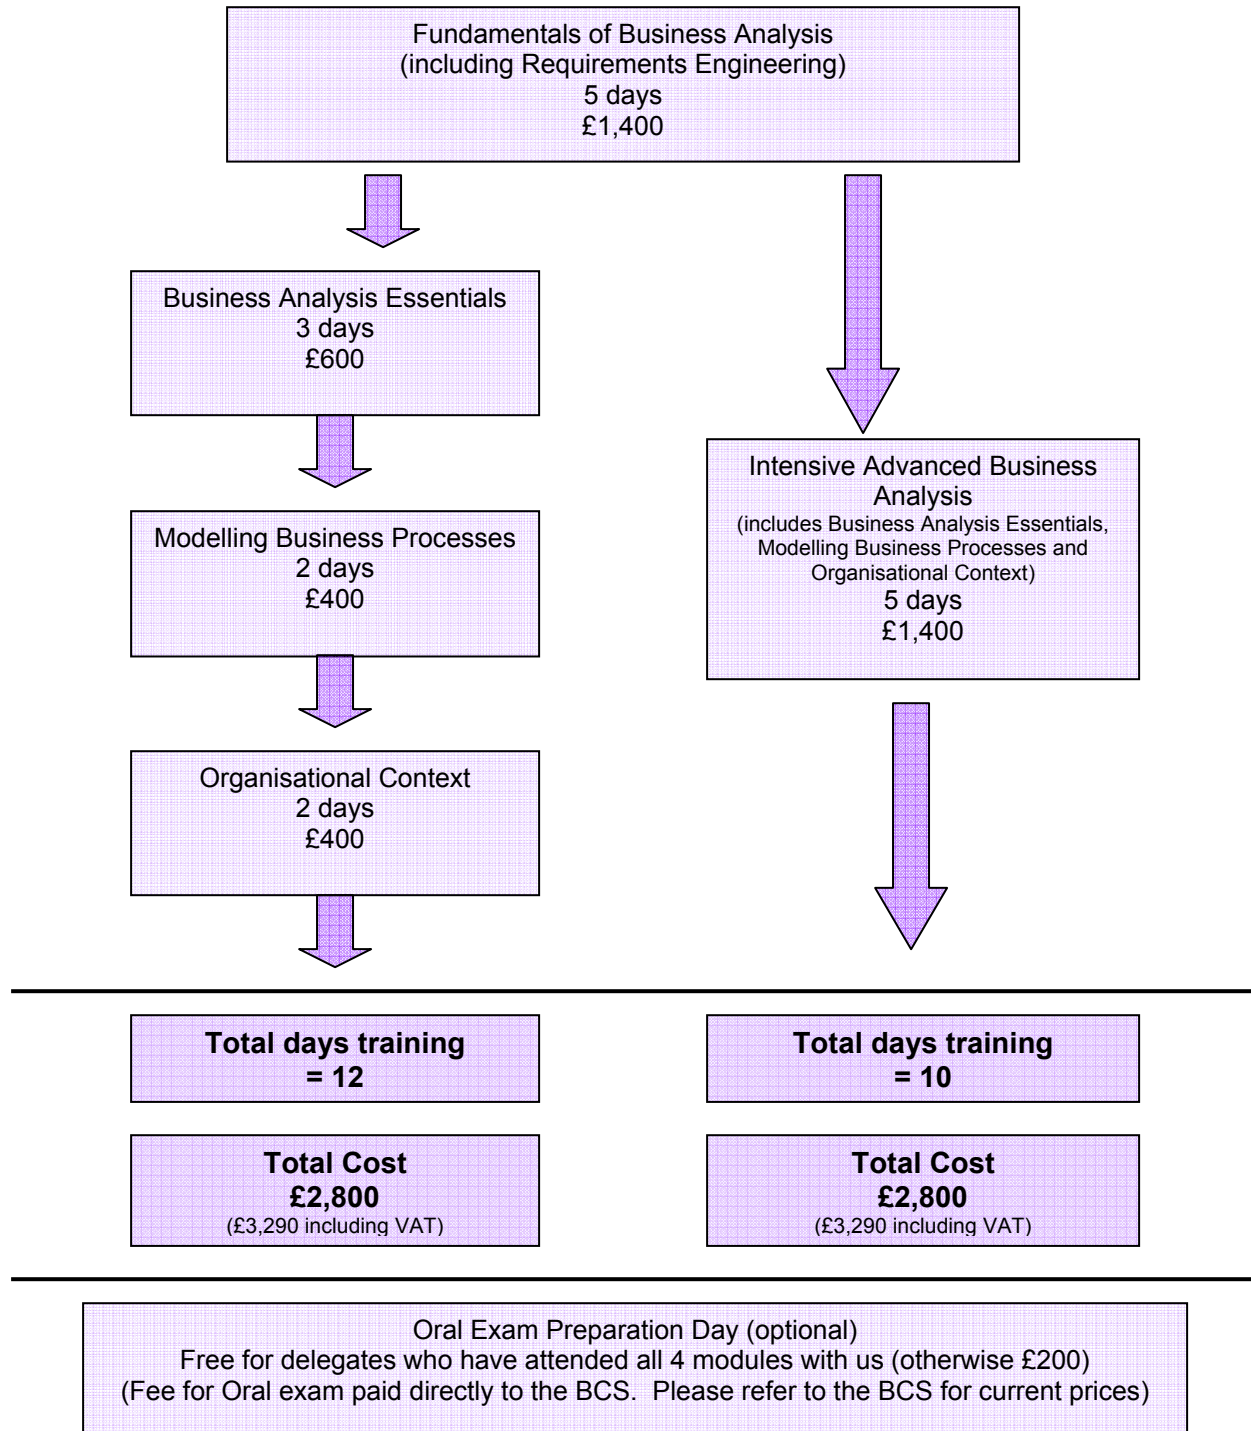

The ISEB International Diploma in Business Analysis

There are two possible routes to achieve the modules required for your ISEB International Diploma in Business Analysis. The one you choose depends on your current level of experience and how intensive you want your training to be. No matter which route you take our pricing structure means that you will pay the same. All the costs shown are per delegate and include your training course and the fee for your ISEB exam. All costs exclude VAT. We will be happy to advise you on the route most suitable for you.

*ISEB Diploma package prices shown. We also offer individual ISEB modular courses at the following rates:
Business Analysis Essentials = £840 , Modelling Business Processes = £560, Organisational Context = £560

2010 prices shown. For more information please visit us at www.BusinessAnalystSolutions.com